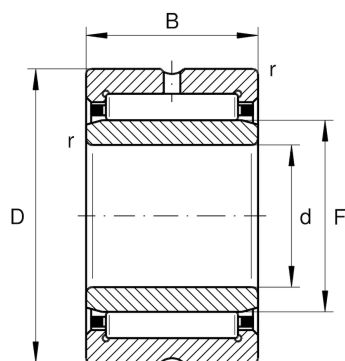

**NKI25/20-TV-XL**

Needle roller bearing

Schaeffler ID:  
0507621410000

Needle roller bearings NKI, light series

X-life

## Technical information

**Main Dimensions & Performance Data**

d	25 mm	Bore diameter
D	38 mm	Outside diameter
B	20 mm	Width
$C_r$	27,500 N	Basic dynamic load rating, radial
$C_{0r}$	39,000 N	Basic static load rating, radial
$C_{ur}$	7,000 N	Fatigue load limit, radial
$n_G$	15,300 1/min	Limiting speed
$n_{gr}$	8,100 1/min	Reference speed
	0.075 kg	Weight

**Dimensions**

F	29 mm	Raceway diameter inner ring
$r_{min}$	0.3 mm	Minimum chamfer dimension
s	1 mm	Axial displacement

**Temperature range**

$T_{min}$	-20 °C	Operating temperature min.
$T_{max}$	120 °C	Operating temperature max.