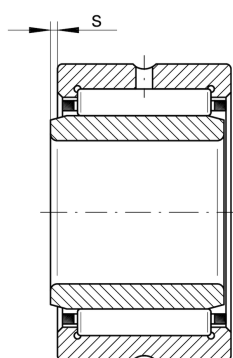

**NKI25/20-TV-XL**

Needle roller bearing

Schaeffler ID:  
0507621410000

Needle roller bearings NKI, light series

X-life

## Technical information

**Main Dimensions & Performance Data**

d	25 mm	Bore diameter
D	38 mm	Outside diameter
B	20 mm	Width
$C_r$	27,500 N	Basic dynamic load rating, radial
$C_{0r}$	39,000 N	Basic static load rating, radial
$C_{ur}$	7,000 N	Fatigue load limit, radial
$n_G$	15,300 1/min	Limiting speed
$n_{gr}$	8,100 1/min	Reference speed
	0.075 kg	Weight

**Dimensions**

F	29 mm	Raceway diameter inner ring
$r_{min}$	0.3 mm	Minimum chamfer dimension
s	1 mm	Axial displacement

**Temperature range**

$T_{min}$	-20 °C	Operating temperature min.
$T_{max}$	120 °C	Operating temperature max.